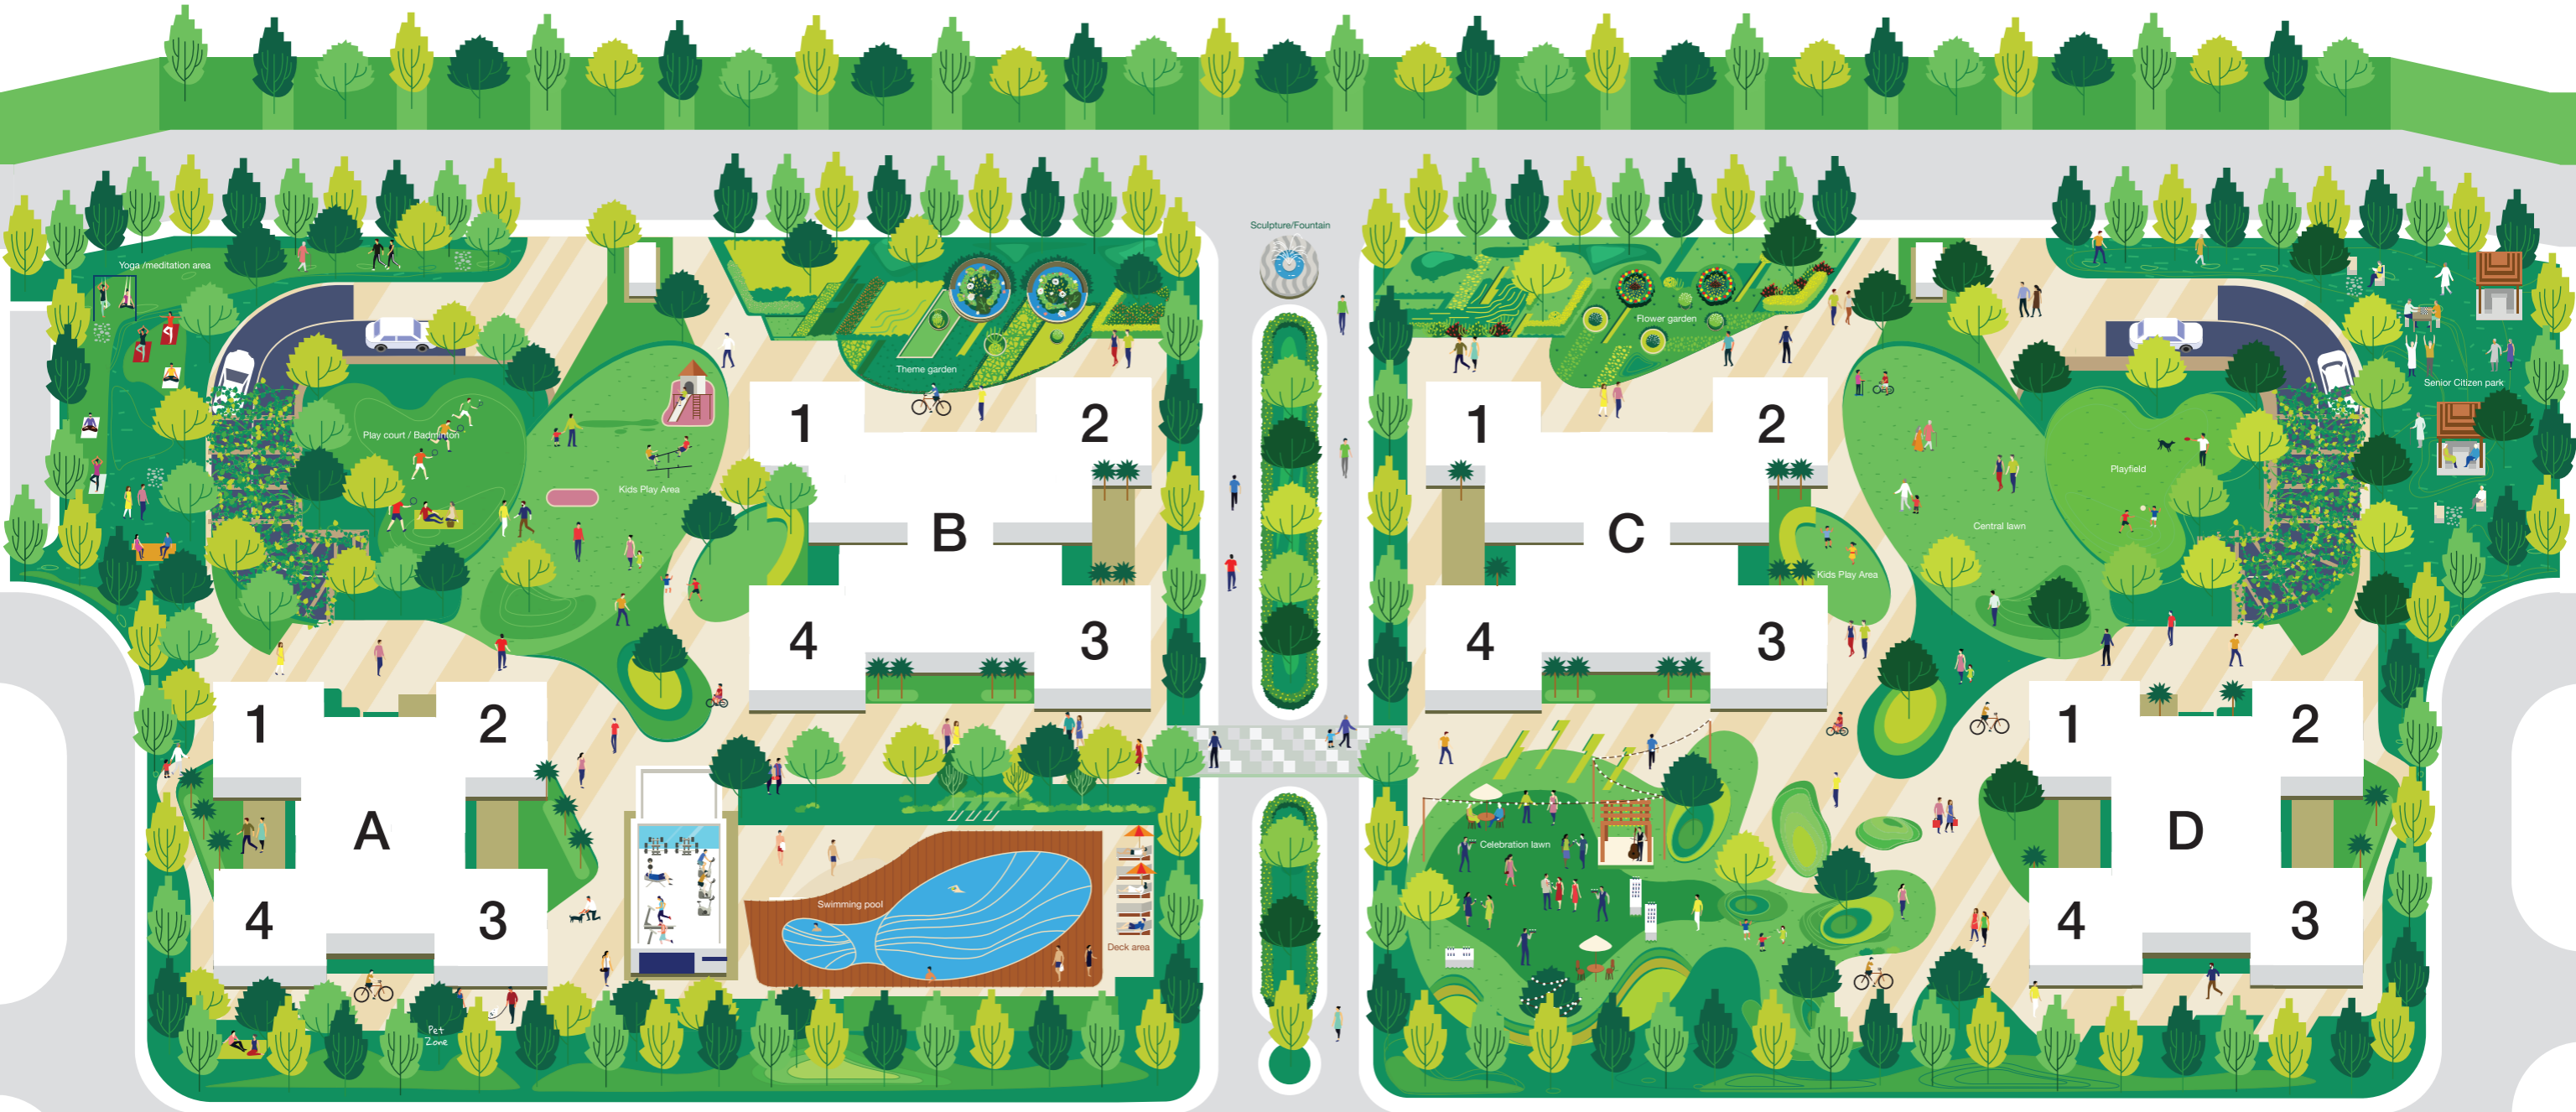

GODREJ PARK AVENUE

AT GODREJ GOLF LINKS, GREATER NOIDA

	Tower A	Tower B	Tower C	Tower D
1	3 BHK	4 BHK + Utility	4 BHK + Utility	3 BHK
2	3 BHK	4 BHK + Utility	4 BHK + Utility	3 BHK
3	3 BHK + Utility	4 BHK + Utility	4 BHK + Utility	3 BHK + Utility
4	3 BHK + Utility	4 BHK + Utility	4 BHK + Utility	3 BHK + Utility